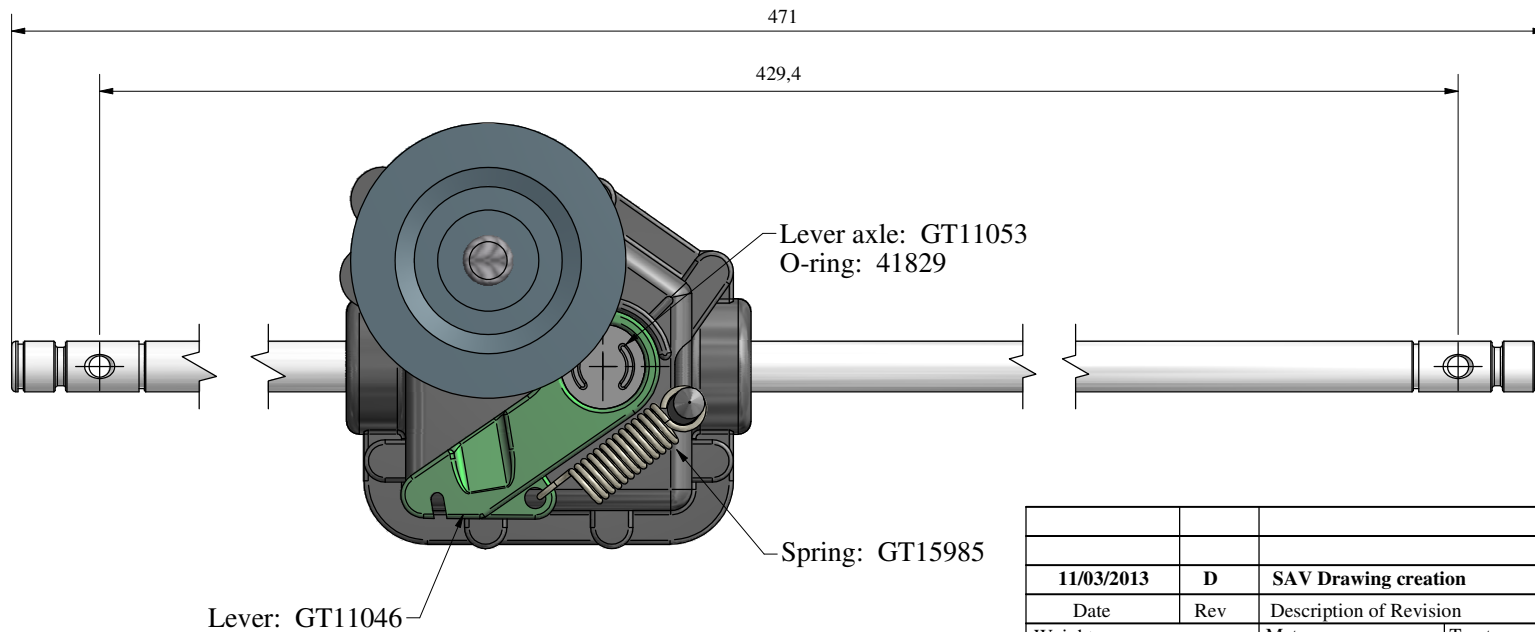

**MASS PROD.**

11/03/2013		D	SAV Drawing creation		FB
Date	Rev	Description of Revision			By
Weight:		Mat.:	Treat.:	Observations:	
Drawn by:	Date:	Paper size:	Scale:	Gen.Tol.:	Ang.Tol.:
Title : Réducteur VE2002 EVO EMAK 66070017-D					
Part N°: GT84090					
<b>GENERAL TRANSMISSIONS®</b> www.generaltransmissions.com BP 317 - ZI Bois Joly n°4 - 2345 Hudson Blvd Brownsville, Ave.Uniones 90 - Zona Industrial - 85503 Les Herbiers FRANCE TX 78526. USA Matamoros.Tam.C.P.87325 Mexico. Tél : (33) 02 51 66 96 30 Tel: (1) 956 541 3443 Tel: (52) 868 810 3790 Fax : (33) 02 51 66 84 63 Fax: (1) 956 541 9941 Fax: (52) 868 810 2723		This document is our property It can't be used, duplicated or given to third parties without our written authorization		Checked by :	Approved by: